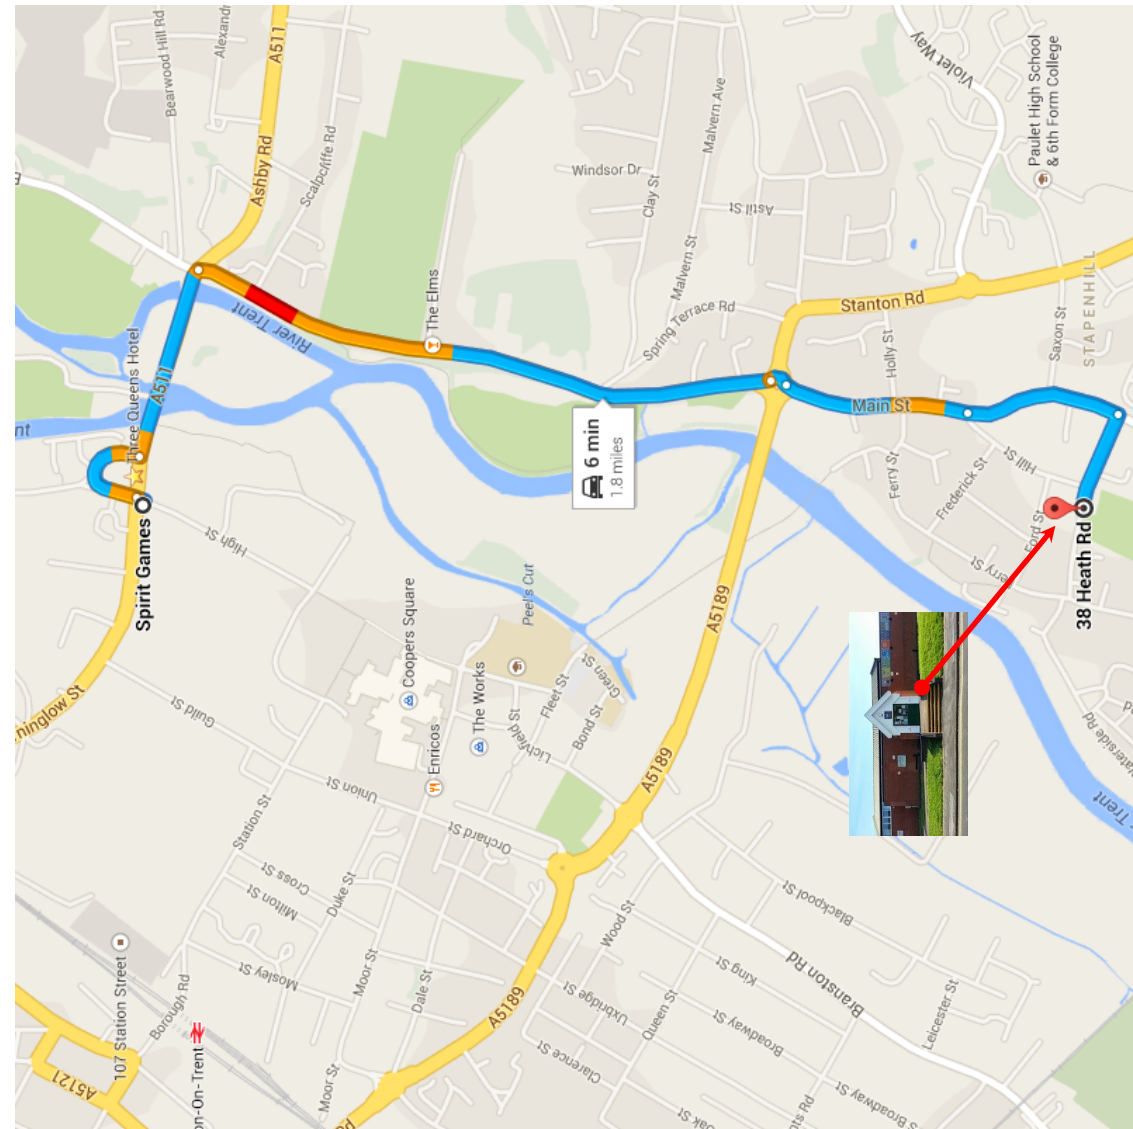

Forum: [www.bigbangburgerbar.co.uk/Forum](http://www.bigbangburgerbar.co.uk/Forum)

**9:36 am - 9:51 am (15 min)**

- 9:36 am Burton-On-Trent, United Kingdom
- 9:37 am Burton upon Trent, Opp Railway Station
- 9:38 am 2 towards Edge Hill
- 9:39 am 14 mi (10 stops) Stop ID: stadium
- 9:40 am Service run by Arriva in the Midlands
- 9:41 am Burton upon Trent, Opp Deanshine Arms PH
- 9:42 am Burton upon Trent, Opp Sarabury's Store
- 9:43 am Burton upon Trent, New Street (Stand B)
- 9:44 am Burton upon Trent, Opp The Octagon Centre
- 9:45 am Burton upon Trent, Adj Bond Street
- 9:46 am Stapenhill, Adj St Peters Street
- 9:47 am Stapenhill, Opp Ferry Street
- 9:48 am Stapenhill, Opp Frederick Street
- 9:49 am Stapenhill, Opp Ford Street
- 9:50 am Edge Hill (Burton upon Trent), Adj Community Centre
- 9:51 am Waterside Community Centre
- 9:51 am Heath Rd, Burton-on-Trent, DE15 9LF, United Kingdom