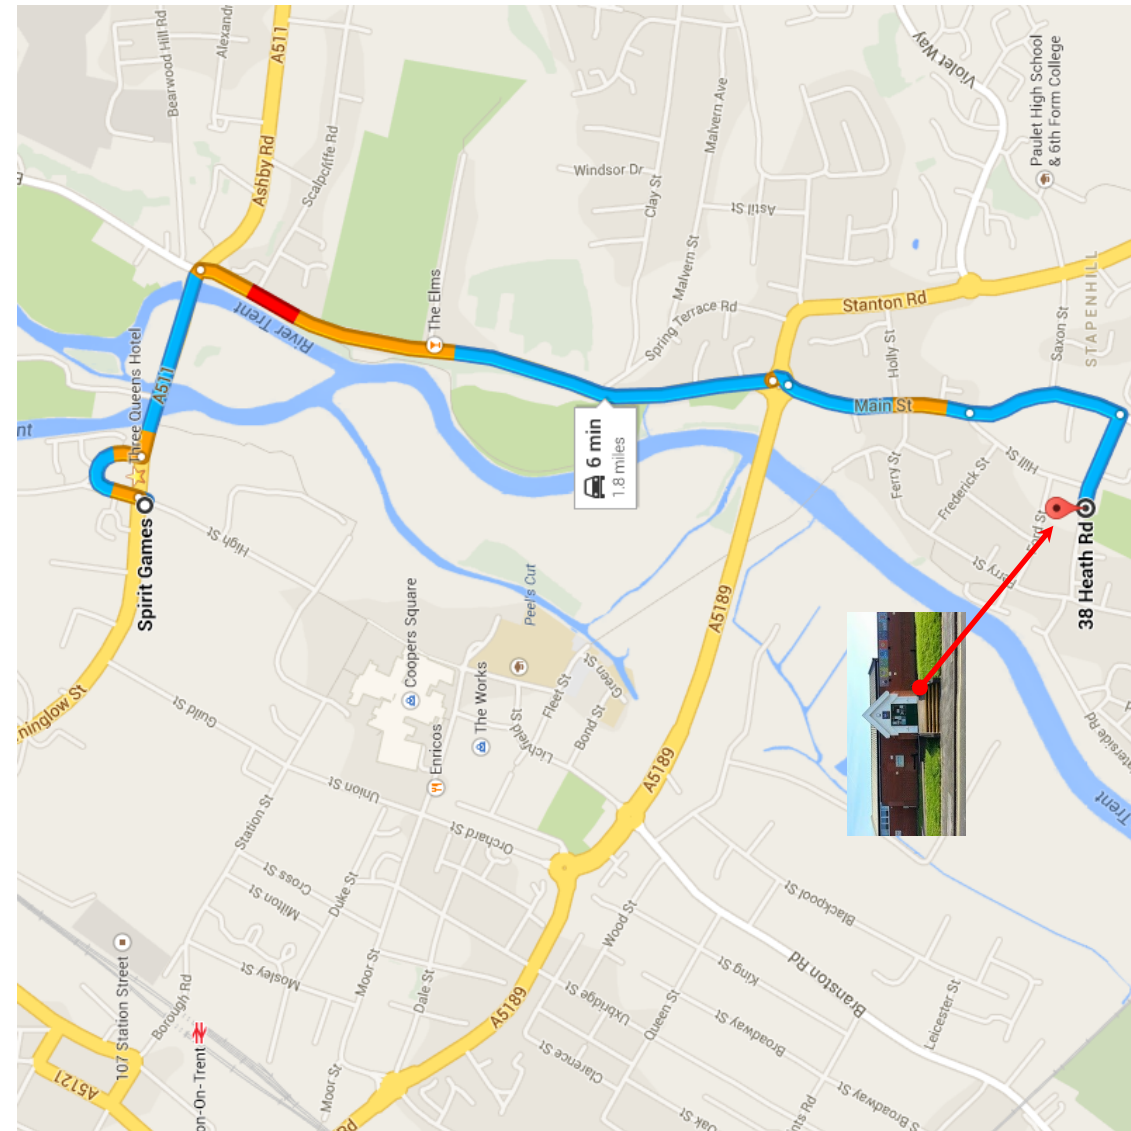

Forum: www.bigbangburgerbar.co.uk/Forum

PTO for map

9:36 am	Burton-On-Trent	United Kingdom
9:36 am	Walk to Burton upon Trent, Opp Railway Station	About 1 min, 197 ft
9:37 am	Burton upon Trent, Opp Railway Station	
9:38 am	2 towards Edge Hill	
9:39 am	1.4 min (10 stops) Stop ID: stalagmp	Service run by Arriva in the Midlands
9:45 am	Burton upon Trent, Opp Devonshire Arms PH	
9:46 am	Burton upon Trent, Opp Sainsbury's Store	
9:48 am	Burton upon Trent, New Street (Stand 8)	
9:48 am	Burton upon Trent, Opp The Octagon Centre	
9:49 am	Stapenhill, Adj St Peters Street	
9:50 am	Stapenhill, Opp Ferry Street	
9:51 am	Stapenhill, Opp Frederick Street	
9:51 am	Stapenhill, Opp Ford Street	
9:51 am	Edge Hill (Burton upon Trent), Adj Community Centre	
9:51 am	Waterside Community Centre	Heath Rd, Burton-on-Trent DE15 9LF, United Kingdom