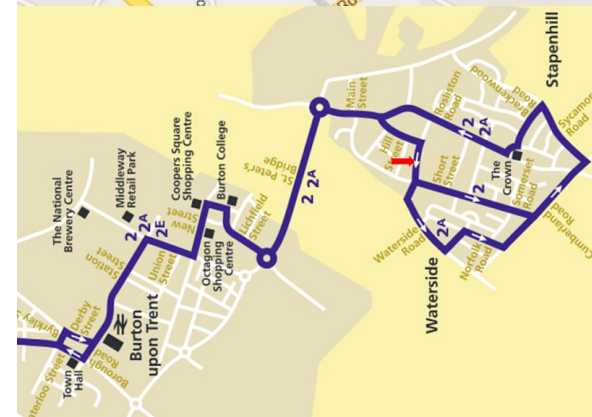

Forum: www.bigbangburgerbar.co.uk/Forum

PTO for map

9:36 am	Burton-On-Trent	United Kingdom
9:36 am	Walk to Burton upon Trent, Opp Railway Station	About 1 min, 197 ft
9:37 am	Burton upon Trent, Opp Railway Station	
9:38 am	2 towards Edge Hill	
9:39 am	1.4 min (10 stops) Stop ID: stalagmp	Service run by Arriva in the Midlands
9:45 am	Burton upon Trent, Opp Devonshire Arms PH	
9:46 am	Burton upon Trent, Opp Sainsbury's Store	
9:48 am	Burton upon Trent, New Street (Stand 8)	
9:48 am	Burton upon Trent, Opp The Octagon Centre	
9:49 am	Stapenhill, Adj St Peters Street	
9:50 am	Stapenhill, Opp Ferry Street	
9:51 am	Stapenhill, Opp Frederick Street	
9:51 am	Stapenhill, Opp Ford Street	
9:51 am	Edge Hill (Burton upon Trent), Adj Community Centre	
9:51 am	Waterside Community Centre	Heath Rd, Burton-on-Trent DE15 9LF, United Kingdom